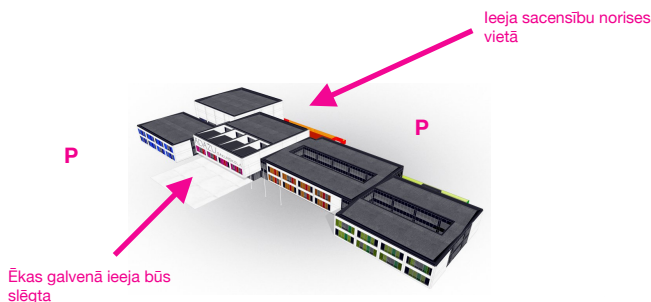

PART 5

Beginners 2017y and younger lev 2-3 | W,Q,Ch,J
Beginners 2015y and younger lev 2-3 | W,Q,Ch,J
Beginners 2013y and younger lev 2-3 | W,Q,Ch,J
Cha-cha-cha Cup
Jive Cup
Juvenile I+II E4 | W,Q,Ch,J
Junior I+II E4 | W,Q,Ch,J

PART 6

Juvenile 6 dances | W,V,Q,Ch,R,J | **Latvian Ranking**
Junior I 8 dejas | W,T,V,Q,S,Ch,R,J | **Latvian Ranking**
Junior II E6 | W,V,Q,Ch,R,J | **Latvian Cup**
Youth C+B LA | **Latvian Cup**
Youth + Adults C+B+A LA | **Latvian Cup**

PART 7

Juvenile E6 | W,V,Q,Ch,R,J
Junior I E6 | W,V,Q,Ch,R,J
Junior II + Youth D ST | W,T,V,Q
Junior II + Youth D LA | S,Ch,R,J
Youth C+B ST
Youth + Adults C+B+A ST

ENTRY FEE

FOR PARTICIPANTS - 15 eur (per program per person)
SPECTATORS - 15 eur
TRAINERS - entrance on presentation of a valid coach certificate

For all deju skate participants - medals and diplomas; beginner and Solo group dancers - cups and diplomas. There will be a café at the venue during the event.

The health of the participants is the responsibility of the dancers, their parents and the dance clubs they represent. The course of the competition in accordance with the established epidemiological safety conditions in the country.

Registration online www.lsd.lv until March 19, 2025, 23:59

Mario
SPORTA DEJU KLUBS

LDF
LATVIJAS
SPORTA DEJU
FEDERĀCIJA

**ĀDAŽU
NOVADA
DOME**

See you at the competition,

Mario Končevskis, Marika Kalēja, Marta Kalēja-Millere

+37129481971 | mario@sdkmario.lv | www.sdkmario.lv